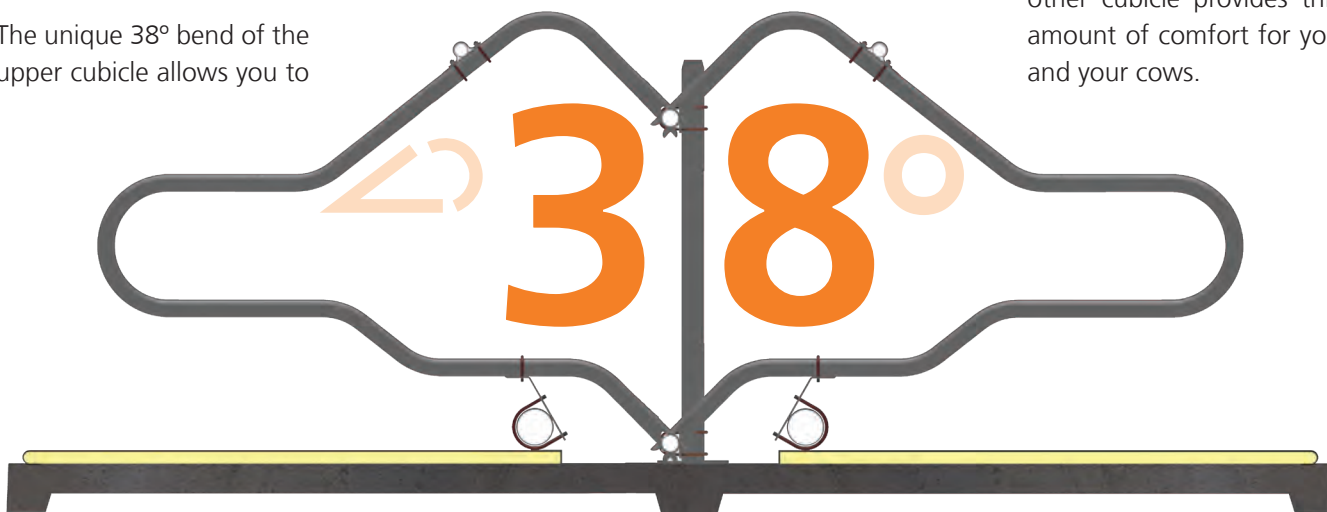

GEA Farm Technologies

M2M Cubicle Divisions

Made-to-Measure
Adjustable through design

GEA Farm Equipment | **Royal De Boer**

GEA Farm Technologies - The right choice.

M2M

Made-to-Measure through design

The M2M (Made-to-Measure) cubicle is a patent-pending design tested and developed by Kingshay the Independent Dairy Specialists.

The unique 38° bend of the upper cubicle allows you to

set the head rail at the ideal position to suit the height and length of your cows and heifers.

M2M also gives your

animals freedom of movement not only within the bed but also when they stand or lie down.

M2M can be used in any

situation because of its flexible design making it the first choice for deep litter or mattress bedding systems.

Follow our checklist – no other cubicle provides this amount of comfort for you and your cows.

Design Checklist at a glance

- ✓ High occupancy rates
- ✓ Spacious design
- ✓ Comfort and safety
- ✓ Excellent lunge room forward
- ✓ Lunge room sideways
- ✓ **Unique 38° angle provides simultaneous adjustment for both height and length**
- ✓ Optimal neck rail position
- ✓ Free space over lower rail
- ✓ Rail- or floor-mounted options
- ✓ 60 x 3.2mm heavy-duty galvanised steel
- ✓ Easy installation
- ✓ Flexible and easy adjustment
- ✓ Ideal for sand beds with variable surface height
- ✓ Compatible with most systems
- ✓ Excellent value for money
- ✓ Kingshay - developed, tested and proven
- ✓ Manufactured by Royal De Boer
- ✓ GEA Farm Technologies - The right choice.